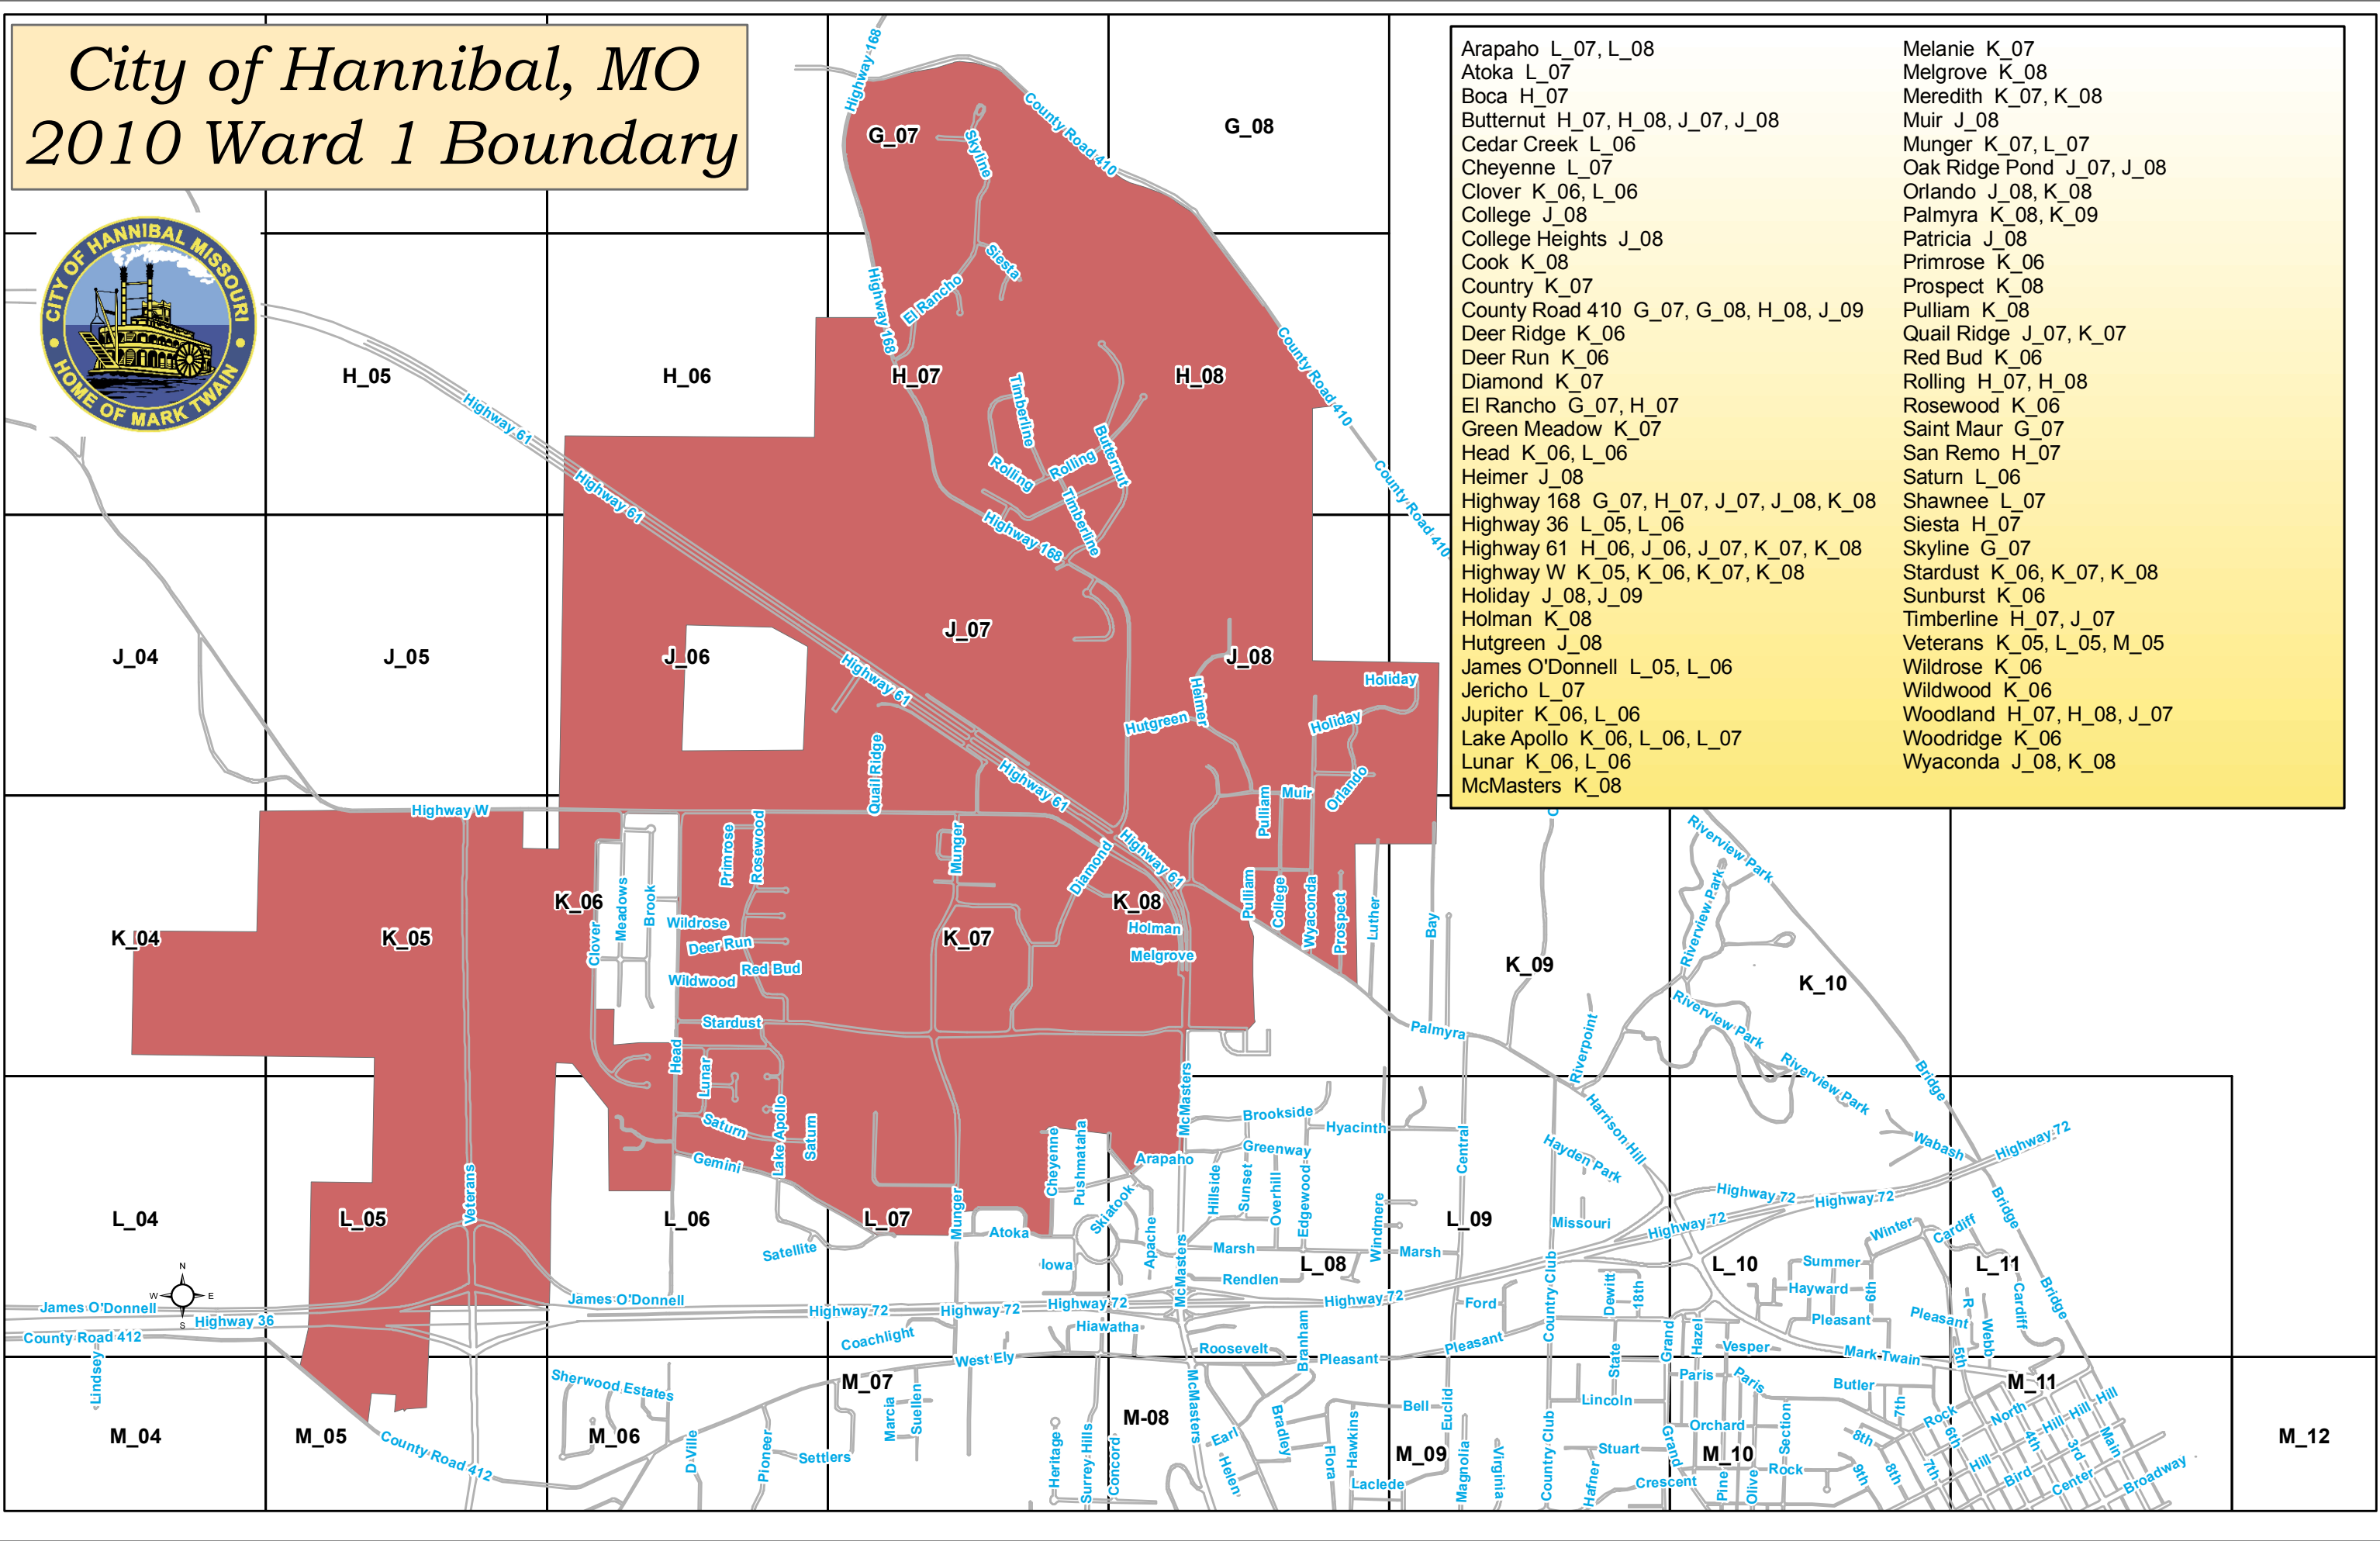

City of Hannibal, MO 2010 Ward 1 Boundary

- Arapaho L_07, L_08
- Atoka L_07
- Boca H_07
- Butternut H_07, H_08, J_07, J_08
- Cedar Creek L_06
- Cheyenne L_07
- Clover K_06, L_06
- College J_08
- College Heights J_08
- Cook K_08
- Country K_07
- County Road 410 G_07, G_08, H_08, J_09
- Deer Ridge K_06
- Deer Run K_06
- Diamond K_07
- El Rancho G_07, H_07
- Green Meadow K_07
- Head K_06, L_06
- Heimer J_08
- Highway 168 G_07, H_07, J_07, J_08, K_08
- Highway 36 L_05, L_06
- Highway 61 H_06, J_06, J_07, K_07, K_08
- Highway W K_05, K_06, K_07, K_08
- Holiday J_08, J_09
- Holman K_08
- Hutgreen J_08
- James O'Donnell L_05, L_06
- Jericho L_07
- Jupiter K_06, L_06
- Lake Apollo K_06, L_06, L_07
- Lunar K_06, L_06
- McMasters K_08
- Melanie K_07
- Melgrove K_08
- Meredith K_07, K_08
- Muir J_08
- Munger K_07, L_07
- Oak Ridge Pond J_07, J_08
- Orlando J_08, K_08
- Palmyra K_08, K_09
- Patricia J_08
- Primrose K_06
- Prospect K_08
- Pulliam K_08
- Quail Ridge J_07, K_07
- Red Bud K_06
- Rolling H_07, H_08
- Rosewood K_06
- Saint Maur G_07
- San Remo H_07
- Saturn L_06
- Shawnee L_07
- Siesta H_07
- Skyline G_07
- Stardust K_06, K_07, K_08
- Sunburst K_06
- Timberline H_07, J_07
- Veterans K_05, L_05, M_05
- Wildrose K_06
- Wildwood K_06
- Woodland H_07, H_08, J_07
- Woodridge K_06
- Wyaconda J_08, K_08