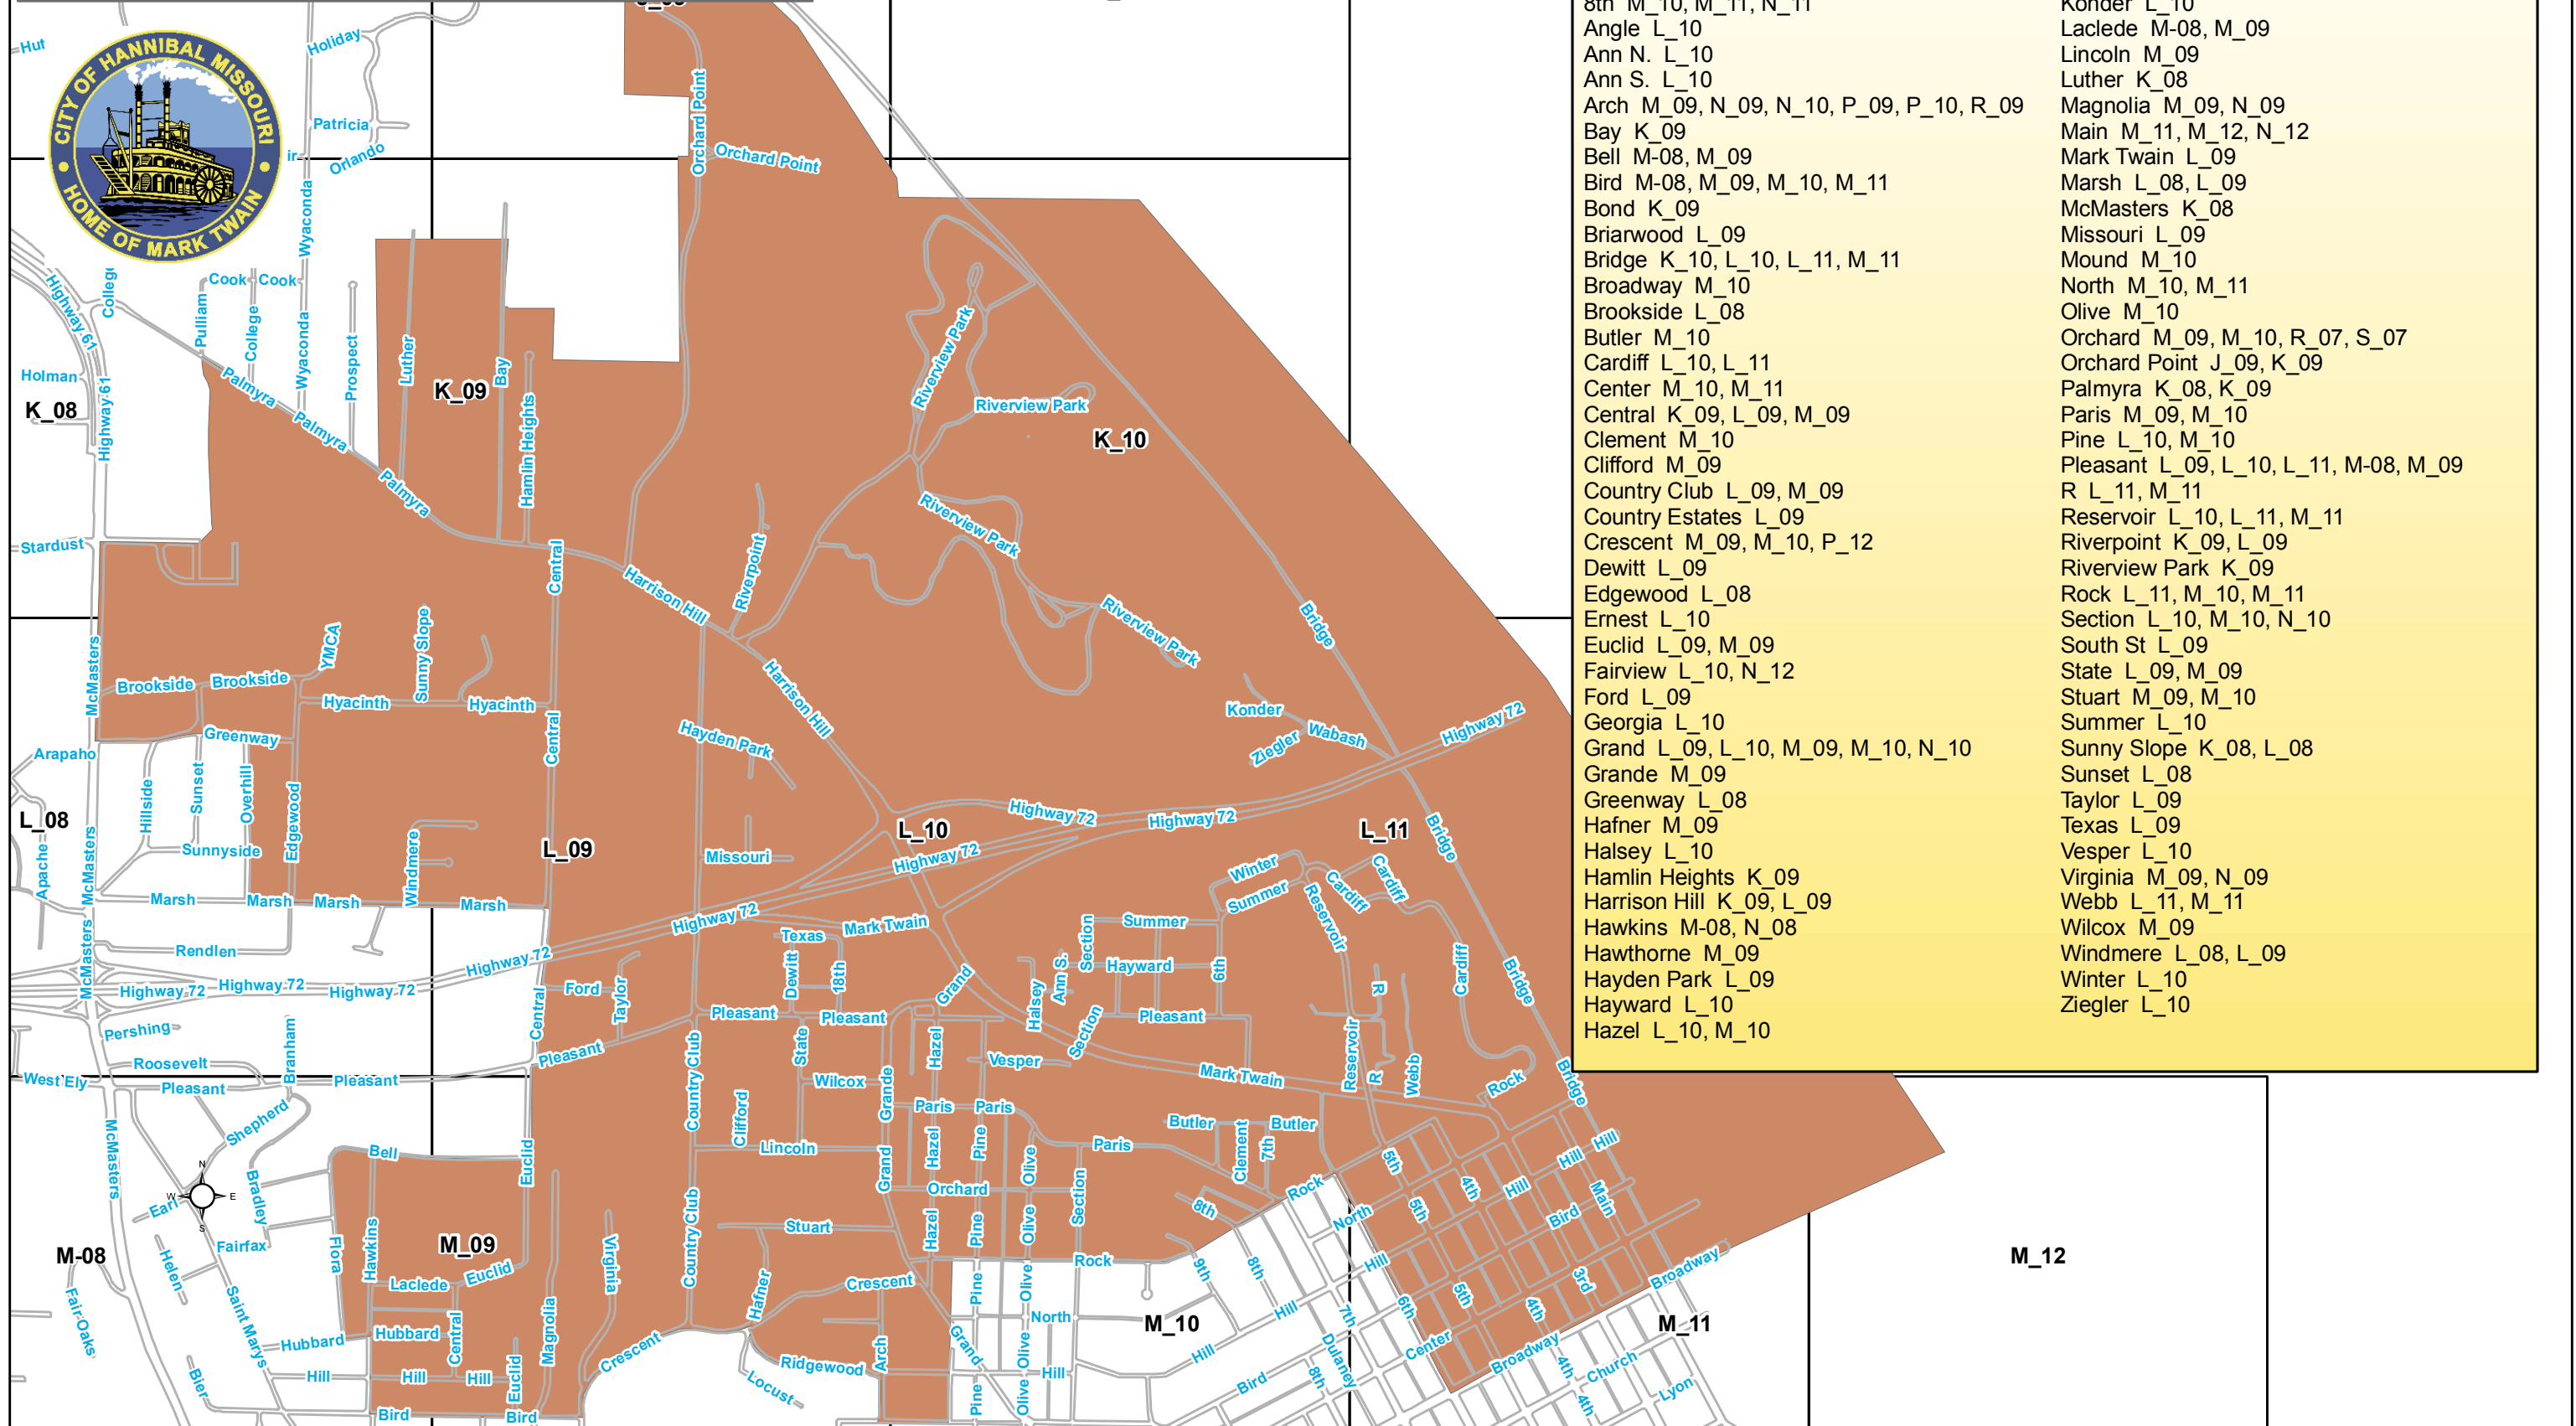

City of Hannibal, MO 2010 Ward 2 Boundary

- 18th L_09
- 3rd M_11
- 4th M_11
- 5th L_11
- 6th L_10, M_10, M_11, N_11
- 7th M_10, M_11, N_11
- 8th M_10, M_11, N_11
- Angle L_10
- Ann N. L_10
- Ann S. L_10
- Arch M_09, N_09, N_10, P_09, P_10, R_09
- Bay K_09
- Bell M-08, M_09
- Bird M-08, M_09, M_10, M_11
- Bond K_09
- Briarwood L_09
- Bridge K_10, L_10, L_11, M_11
- Broadway M_10
- Brookside L_08
- Butler M_10
- Cardiff L_10, L_11
- Center M_10, M_11
- Central K_09, L_09, M_09
- Clement M_10
- Clifford M_09
- Country Club L_09, M_09
- Country Estates L_09
- Crescent M_09, M_10, P_12
- Dewitt L_09
- Edgewood L_08
- Ernest L_10
- Euclid L_09, M_09
- Fairview L_10, N_12
- Ford L_09
- Georgia L_10
- Grand L_09, L_10, M_09, M_10, N_10
- Grande M_09
- Greenway L_08
- Hafner M_09
- Halsey L_10
- Hamlin Heights K_09
- Harrison Hill K_09, L_09
- Hawkins M-08, N_08
- Hawthorne M_09
- Hayden Park L_09
- Hayward L_10
- Hazel L_10, M_10
- Hembree L_09
- Highway 72 L_06, L_07, L_08, L_09, L_10, L_11
- Hill M-08, M_09, M_10, M_11
- Hubbard M-08, M_09
- Hyacinth L_08, L_09
- Konder L_10
- Laclede M-08, M_09
- Lincoln M_09
- Luther K_08
- Magnolia M_09, N_09
- Main M_11, M_12, N_12
- Mark Twain L_09
- Marsh L_08, L_09
- McMasters K_08
- Missouri L_09
- Mound M_10
- North M_10, M_11
- Olive M_10
- Orchard M_09, M_10, R_07, S_07
- Orchard Point J_09, K_09
- Palmyra K_08, K_09
- Paris M_09, M_10
- Pine L_10, M_10
- Pleasant L_09, L_10, L_11, M-08, M_09
- R L_11, M_11
- Reservoir L_10, L_11, M_11
- Riverpoint K_09, L_09
- Riverview Park K_09
- Rock L_11, M_10, M_11
- Section L_10, M_10, N_10
- South St L_09
- State L_09, M_09
- Stuart M_09, M_10
- Summer L_10
- Sunny Slope K_08, L_08
- Sunset L_08
- Taylor L_09
- Texas L_09
- Vesper L_10
- Virginia M_09, N_09
- Webb L_11, M_11
- Wilcox M_09
- Windmere L_08, L_09
- Winter L_10
- Ziegler L_10